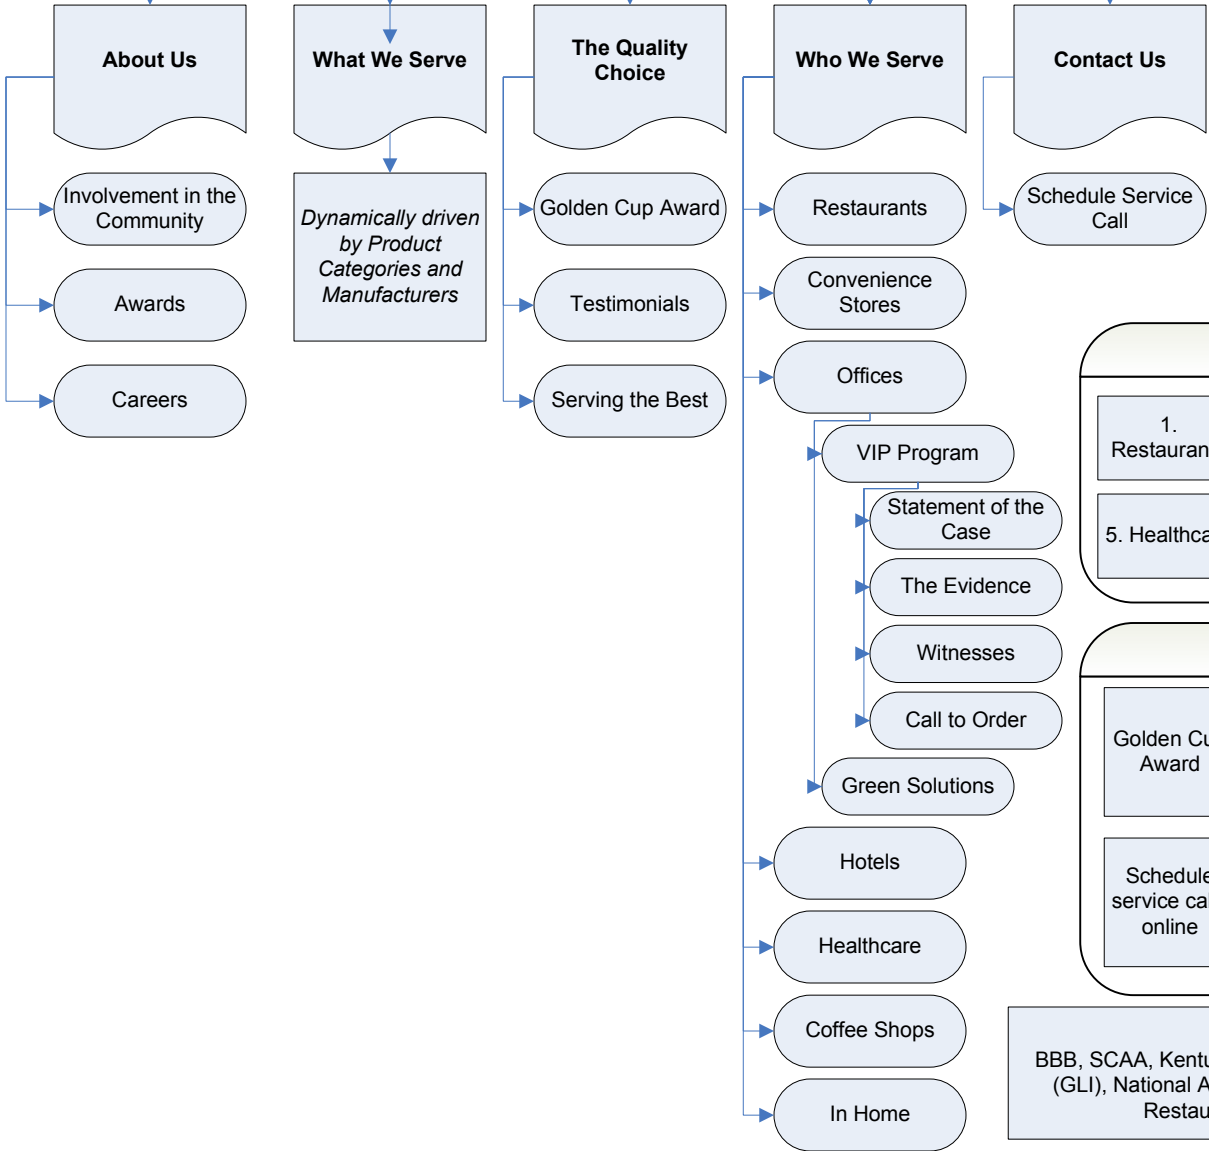

E-Commerce Site

Social Marketing

E-Newsletter

Rotating flash area

Login | Sign Up

View Account and Make Payments Online

Main Navigation – Consistent on all pages

Home Walk-Out Video

Social Media Links

- YouTube
- Facebook
- Twitter

Flash Area

- Restaurants
- Convenience Stores
- Offices
- Hotels
- Healthcare
- Coffee Shops
- In Home

Other Home Page Features

- Golden Cup Award
- News Feed
- Coffee 101
- Green Solutions
- Schedule service calls online
- View Account and Make Payments Online
- Newsletter Sign-up

Affiliations
 BBB, SCAA, Kentucky Proud, Royal Cup System, Greater Louisville, INC (GLI), National Association of Convenience Stores (NACS), Kentucky Restaurant Association (KRA), Rainforest Alliance